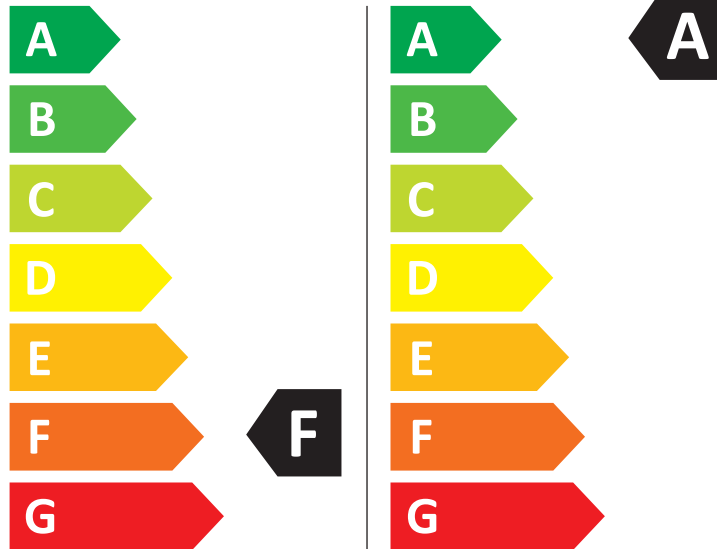

ENERG

SAMSUNG

WD12T504DWW

487 kWh / 100

54 kWh / 100

8.0 kg

12.0 kg

110 L

57 L

10:29

4:00

ABCDEFG

72 dB
ABCD

2019/2014

Size: W 102 x H 198 mm

Material : ART

Release paper: Pale blue-green Glassine