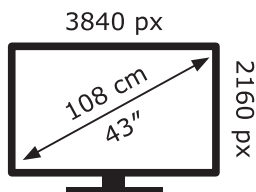

ENERG ⚡

LG Electronics

43UQ90003LA

53 kWh/1000h

ABCDEF**G**

HDR

82 kWh/1000h

2019/2013