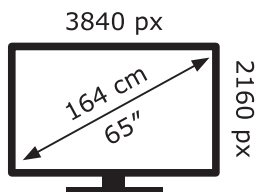

ENERG ⚡

LG Electronics

65UQ75003LF

108 kWh/1000h

ABCDEF**G**

154 kWh/1000h

2019/2013