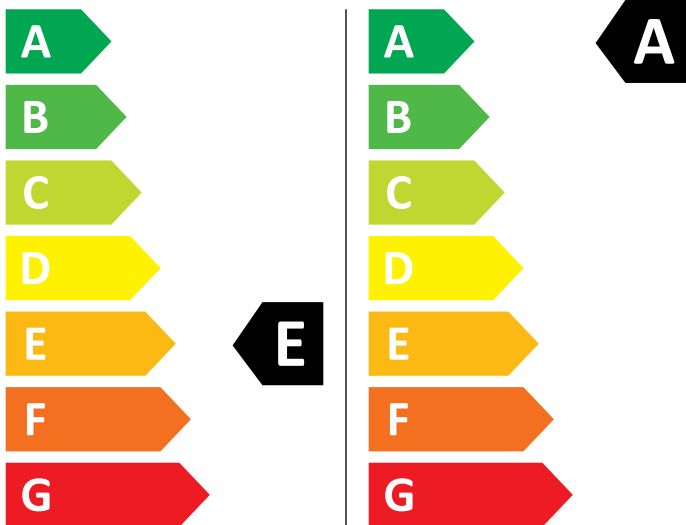

ENERG

AEG

L7WBEN69S 914605176

Water consumption: **376 kWh/100**

Water consumption: **49 kWh/100**

6,0 kg

9,0 kg

70 L